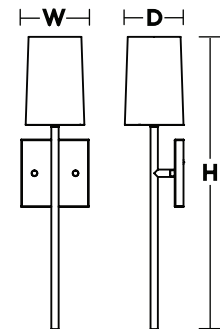

Construction

Metal frame. The canopy fits over a standard junction box.
Power supply connections must be made inside a junction box (not included).

Finish

Black, Satin Brass or Satin Nickel finish.

Diffuser

White linen fabric diffuser.

Lamping

For use with (1) or (2) 40W Max candelabra base bulb (lamp not included).
120V medium base socket. Sockets can be labeled for reduced wattage upon request.

Certification

ORDERING INFORMATION

Black	Satin Brass	Satin Nickel	Qty.	Lamp	H	W	D
ROSS0420CBBK	ROSS0420CBSB	ROSS0420CBSN	1	40W (MAX)	19-1/2"	4"	4"
ROSS1020CBBK	ROSS1020CBSB	ROSS1020CBSN	2	40W (MAX)	19-1/2"	9-3/4"	4"