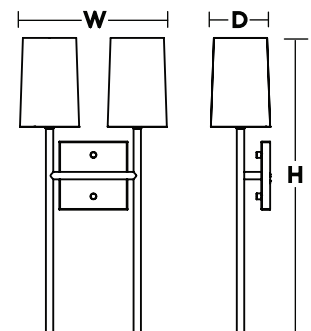

Construction

Metal frame. The canopy fits over a standard junction box.
Power supply connections must be made inside a junction box (not included).

Finish

Black, Satin Brass or Satin Nickel finish.

Diffuser

White linen fabric diffuser.

Lamping

For use with (1) or (2) 40W Max candelabra base bulb (lamp not included).
120V medium base socket. Sockets can be labeled for reduced wattage upon request.

Certification

ORDERING INFORMATION

Black	Satin Brass	Satin Nickel	Qty.	Lamp	H	W	D
ROSS0420CBBK	ROSS0420CBSB	ROSS0420CBSN	1	40W (MAX)	19-1/2"	4"	4"
ROSS1020CBBK	ROSS1020CBSB	ROSS1020CBSN	2	40W (MAX)	19-1/2"	9-3/4"	4"